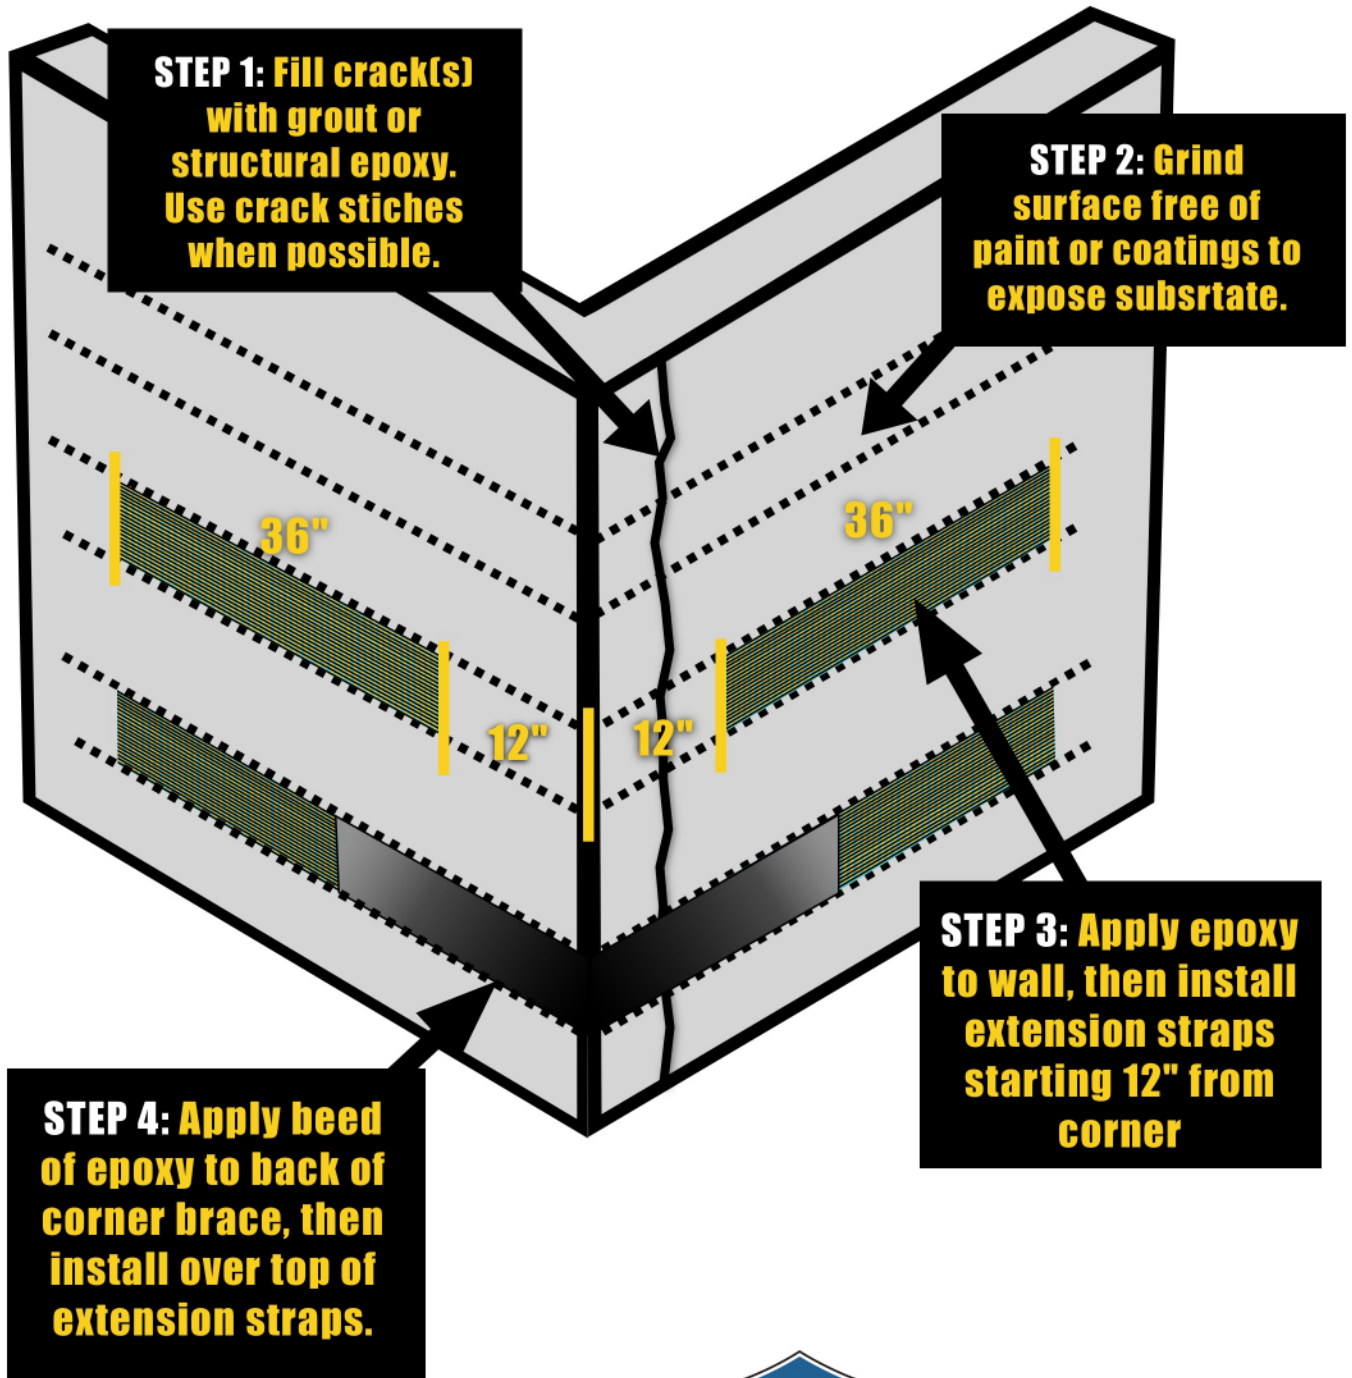

CORNER BRACE INSTALLATION INSTRUCTIONS

Part #6200: Single Corner Brace

Part #6207 Kit with four corner braces, extensions, and epoxy

www.FortressForLife.com

(616) 355-1421